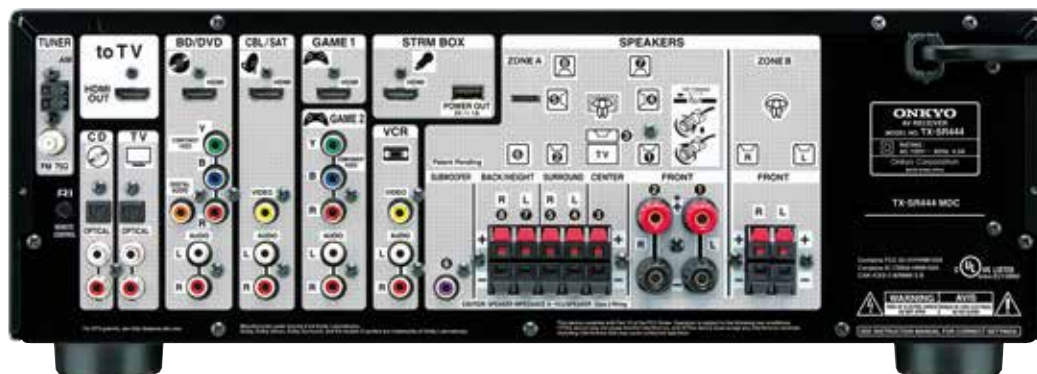

Text on receiver may vary with region.